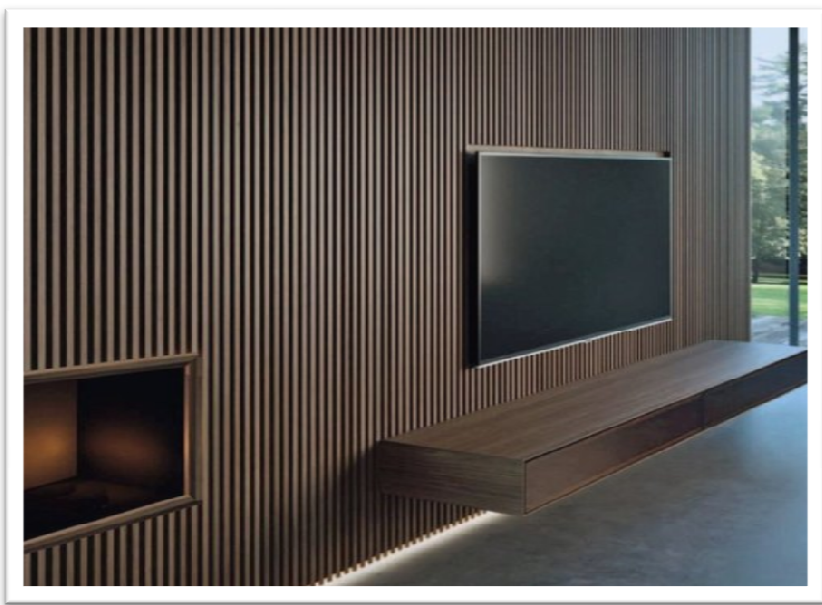

COLONIAL MAPLE

HEIGHT : 9'6 feet
BREADTH : 6.6 inches
THICKNESS : 24 mm