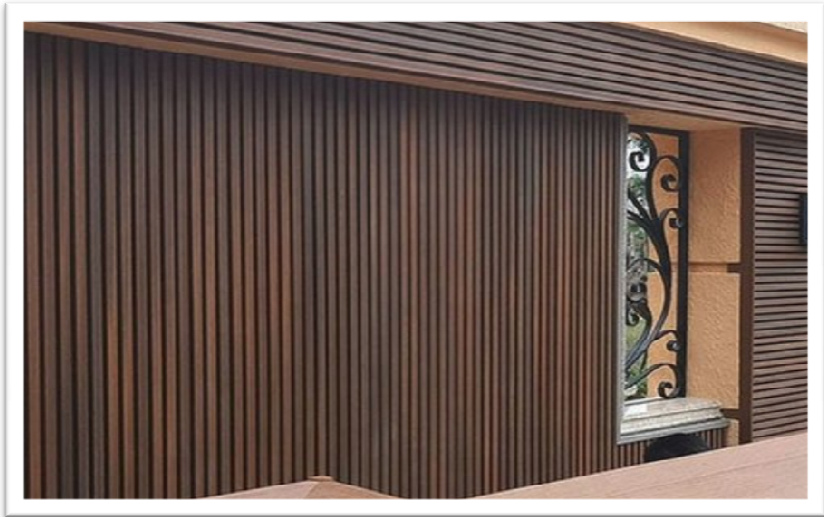

WPC PANELS

BUSINESS BENCH PRODUCTS

WPC PANELS

MODEL - 1

JADE BLACK

HEIGHT : 9'6 feet
BREADTH : 6.6 inches
THICKNESS : 24 mm

PRINCETON ORANGE

HEIGHT : 9'6 feet
BREADTH : 6.6 inches
THICKNESS : 24 mm

BUSINESS BENCH PRODUCTS

WPC PANELS

MODEL - 2

PADOAK

HEIGHT : 9'6 feet
BREADTH : 8 inches
THICKNESS : 28 mm

PLATINUM GRAY

HEIGHT : 9'6 feet
BREADTH : 8 inches
THICKNESS : 28 mm

MAHOGANY