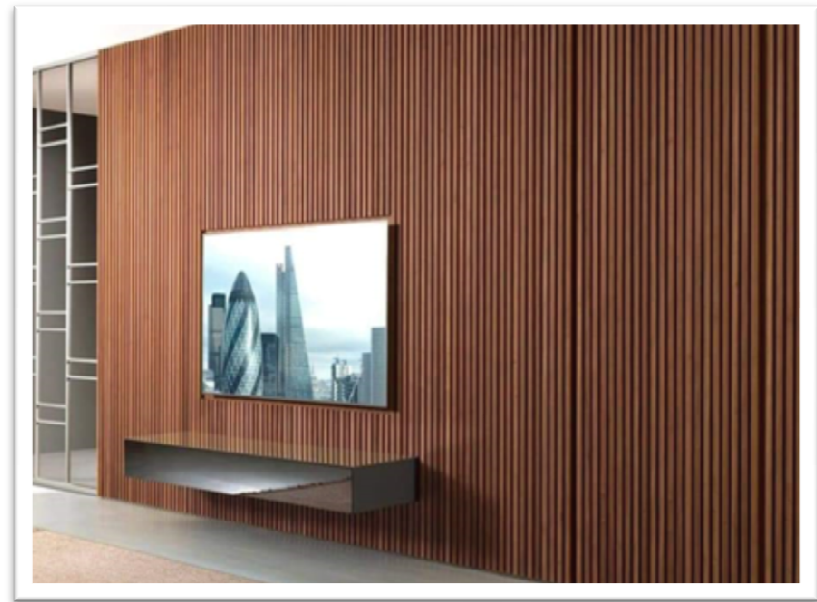

WPC PANELS

BUSINESS BENCH PRODUCTS

WPC PANELS

MODEL - 1

JADE BLACK

HEIGHT : 9'6 feet
BREADTH : 6.6 inches
THICKNESS : 24 mm

PRINCETON ORANGE

HEIGHT : 9'6 feet
BREADTH : 6.6 inches
THICKNESS : 24 mm

BERRY BLUE

HEIGHT : 9'6 feet
BREADTH : 6.6 inches
THICKNESS : 24 mm

COLONIAL MAPLE

HEIGHT : 9'6 feet
BREADTH : 6.6 inches
THICKNESS : 24 mm

JACOBEOAN WOOD

HEIGHT : 9'6 feet
BREADTH : 6.6 inches
THICKNESS : 24 mm

BUSINESS BENCH PRODUCTS

WPC PANELS

MODEL - 2

PADOAK

HEIGHT : 9'6 feet
BREADTH : 8 inches
THICKNESS : 28 mm

PLATINUM GRAY

HEIGHT : 9'6 feet
BREADTH : 8 inches
THICKNESS : 28 mm

MAHOGANY