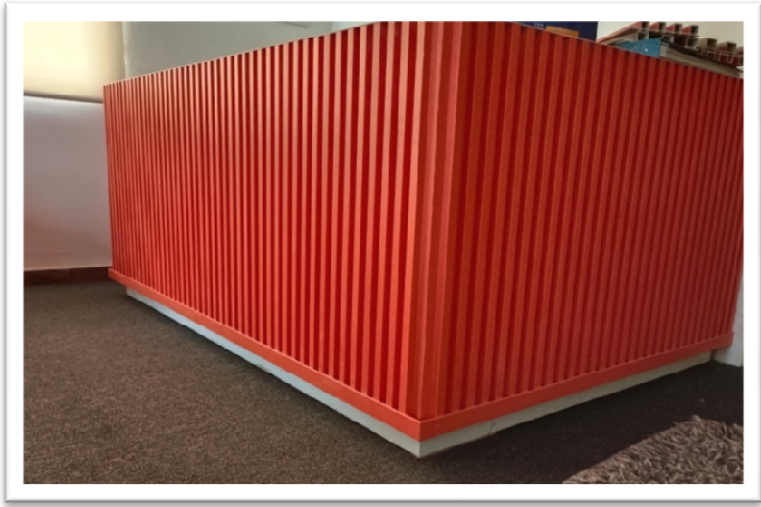

WPC PANELS

BUSINESS BENCH PRODUCTS

WPC PANELS

MODEL - 1

JADE BLACK

HEIGHT : 9'6 feet
BREADTH : 6.6 inches
THICKNESS : 24 mm

PRINCETON ORANGE

HEIGHT : 9'6 feet
BREADTH : 6.6 inches
THICKNESS : 24 mm

BERRY BLUE

HEIGHT : 9'6 feet
BREADTH : 6.6 inches
THICKNESS : 24 mm

COLONIAL MAPLE

HEIGHT : 9'6 feet
BREADTH : 6.6 inches
THICKNESS : 24 mm

JACOBEOAN WOOD

HEIGHT : 9'6 feet
BREADTH : 6.6 inches
THICKNESS : 24 mm

BUSINESS BENCH PRODUCTS

WPC PANELS

MODEL - 2

PADOAK

HEIGHT : 9'6 feet
BREADTH : 8 inches
THICKNESS : 28 mm

PLATINUM GRAY

HEIGHT : 9'6 feet
BREADTH : 8 inches
THICKNESS : 28 mm

MAHOGANY