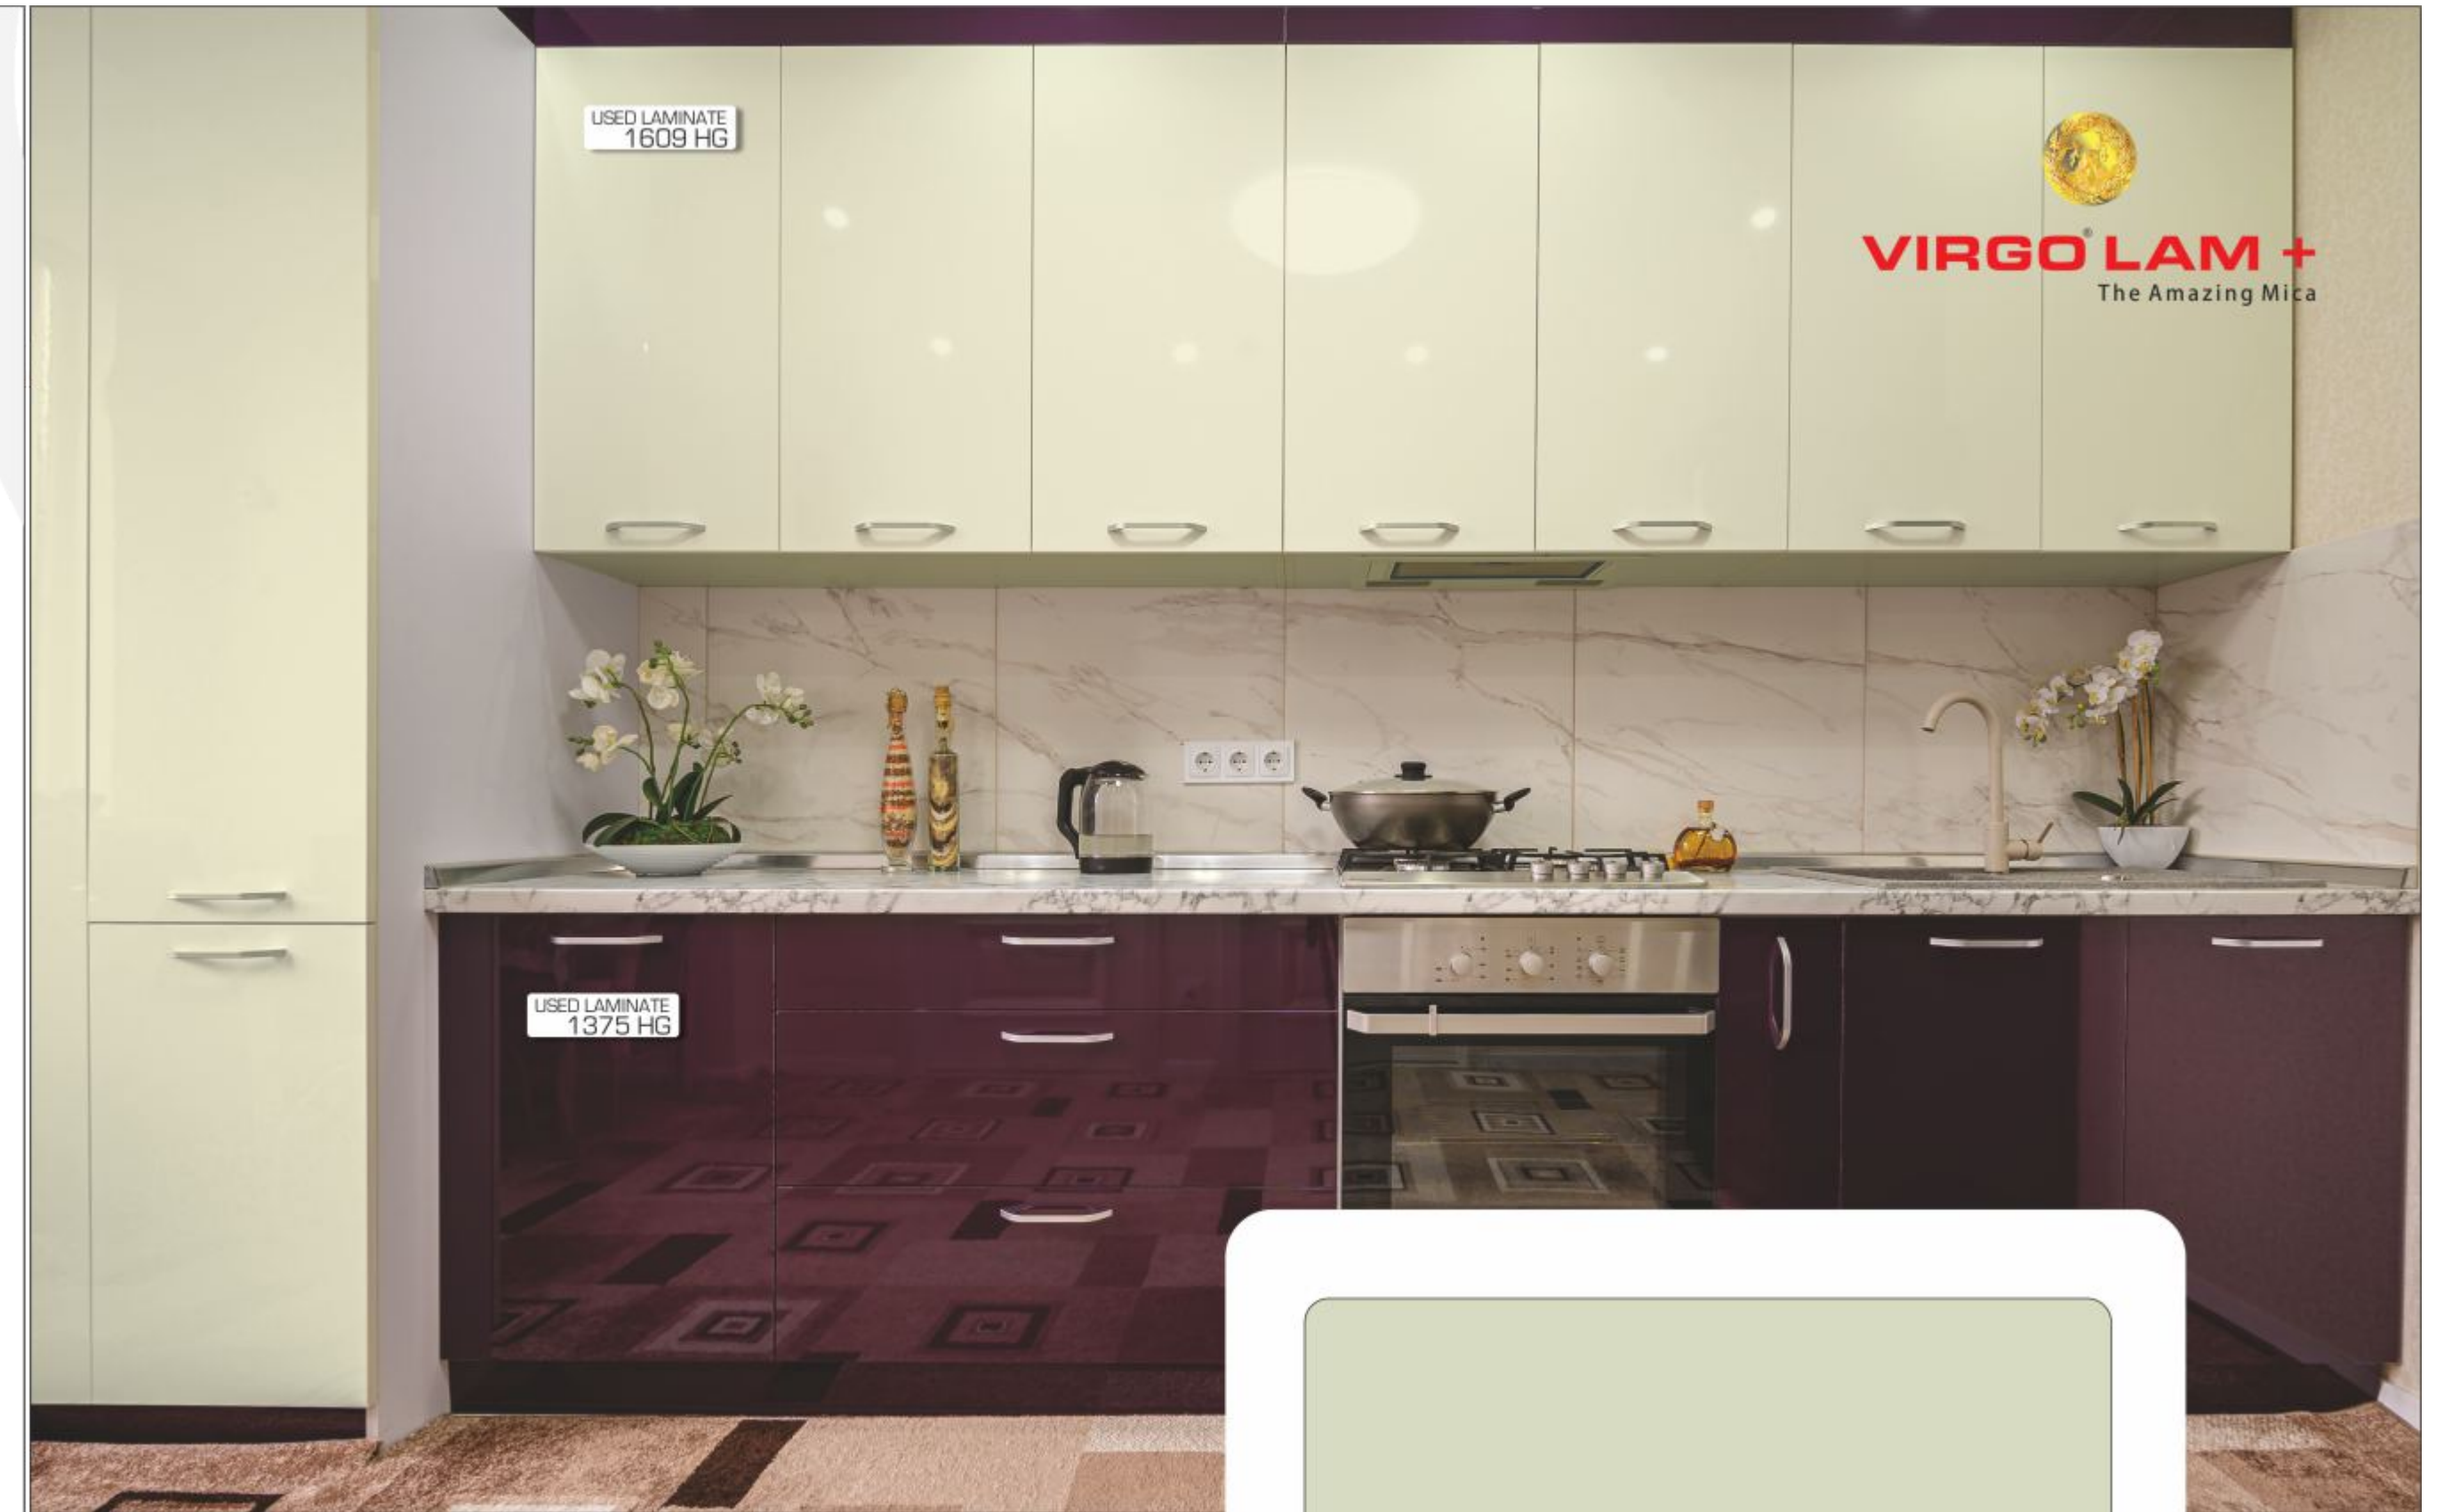

# High Gloss

120x230

1209 HG | Super White

VIRGO LAM+  
The Amazing Mica

USED LAMINATE  
1375 HG

USED LAMINATE  
1609 HG

120x120

1067 HG | Samba