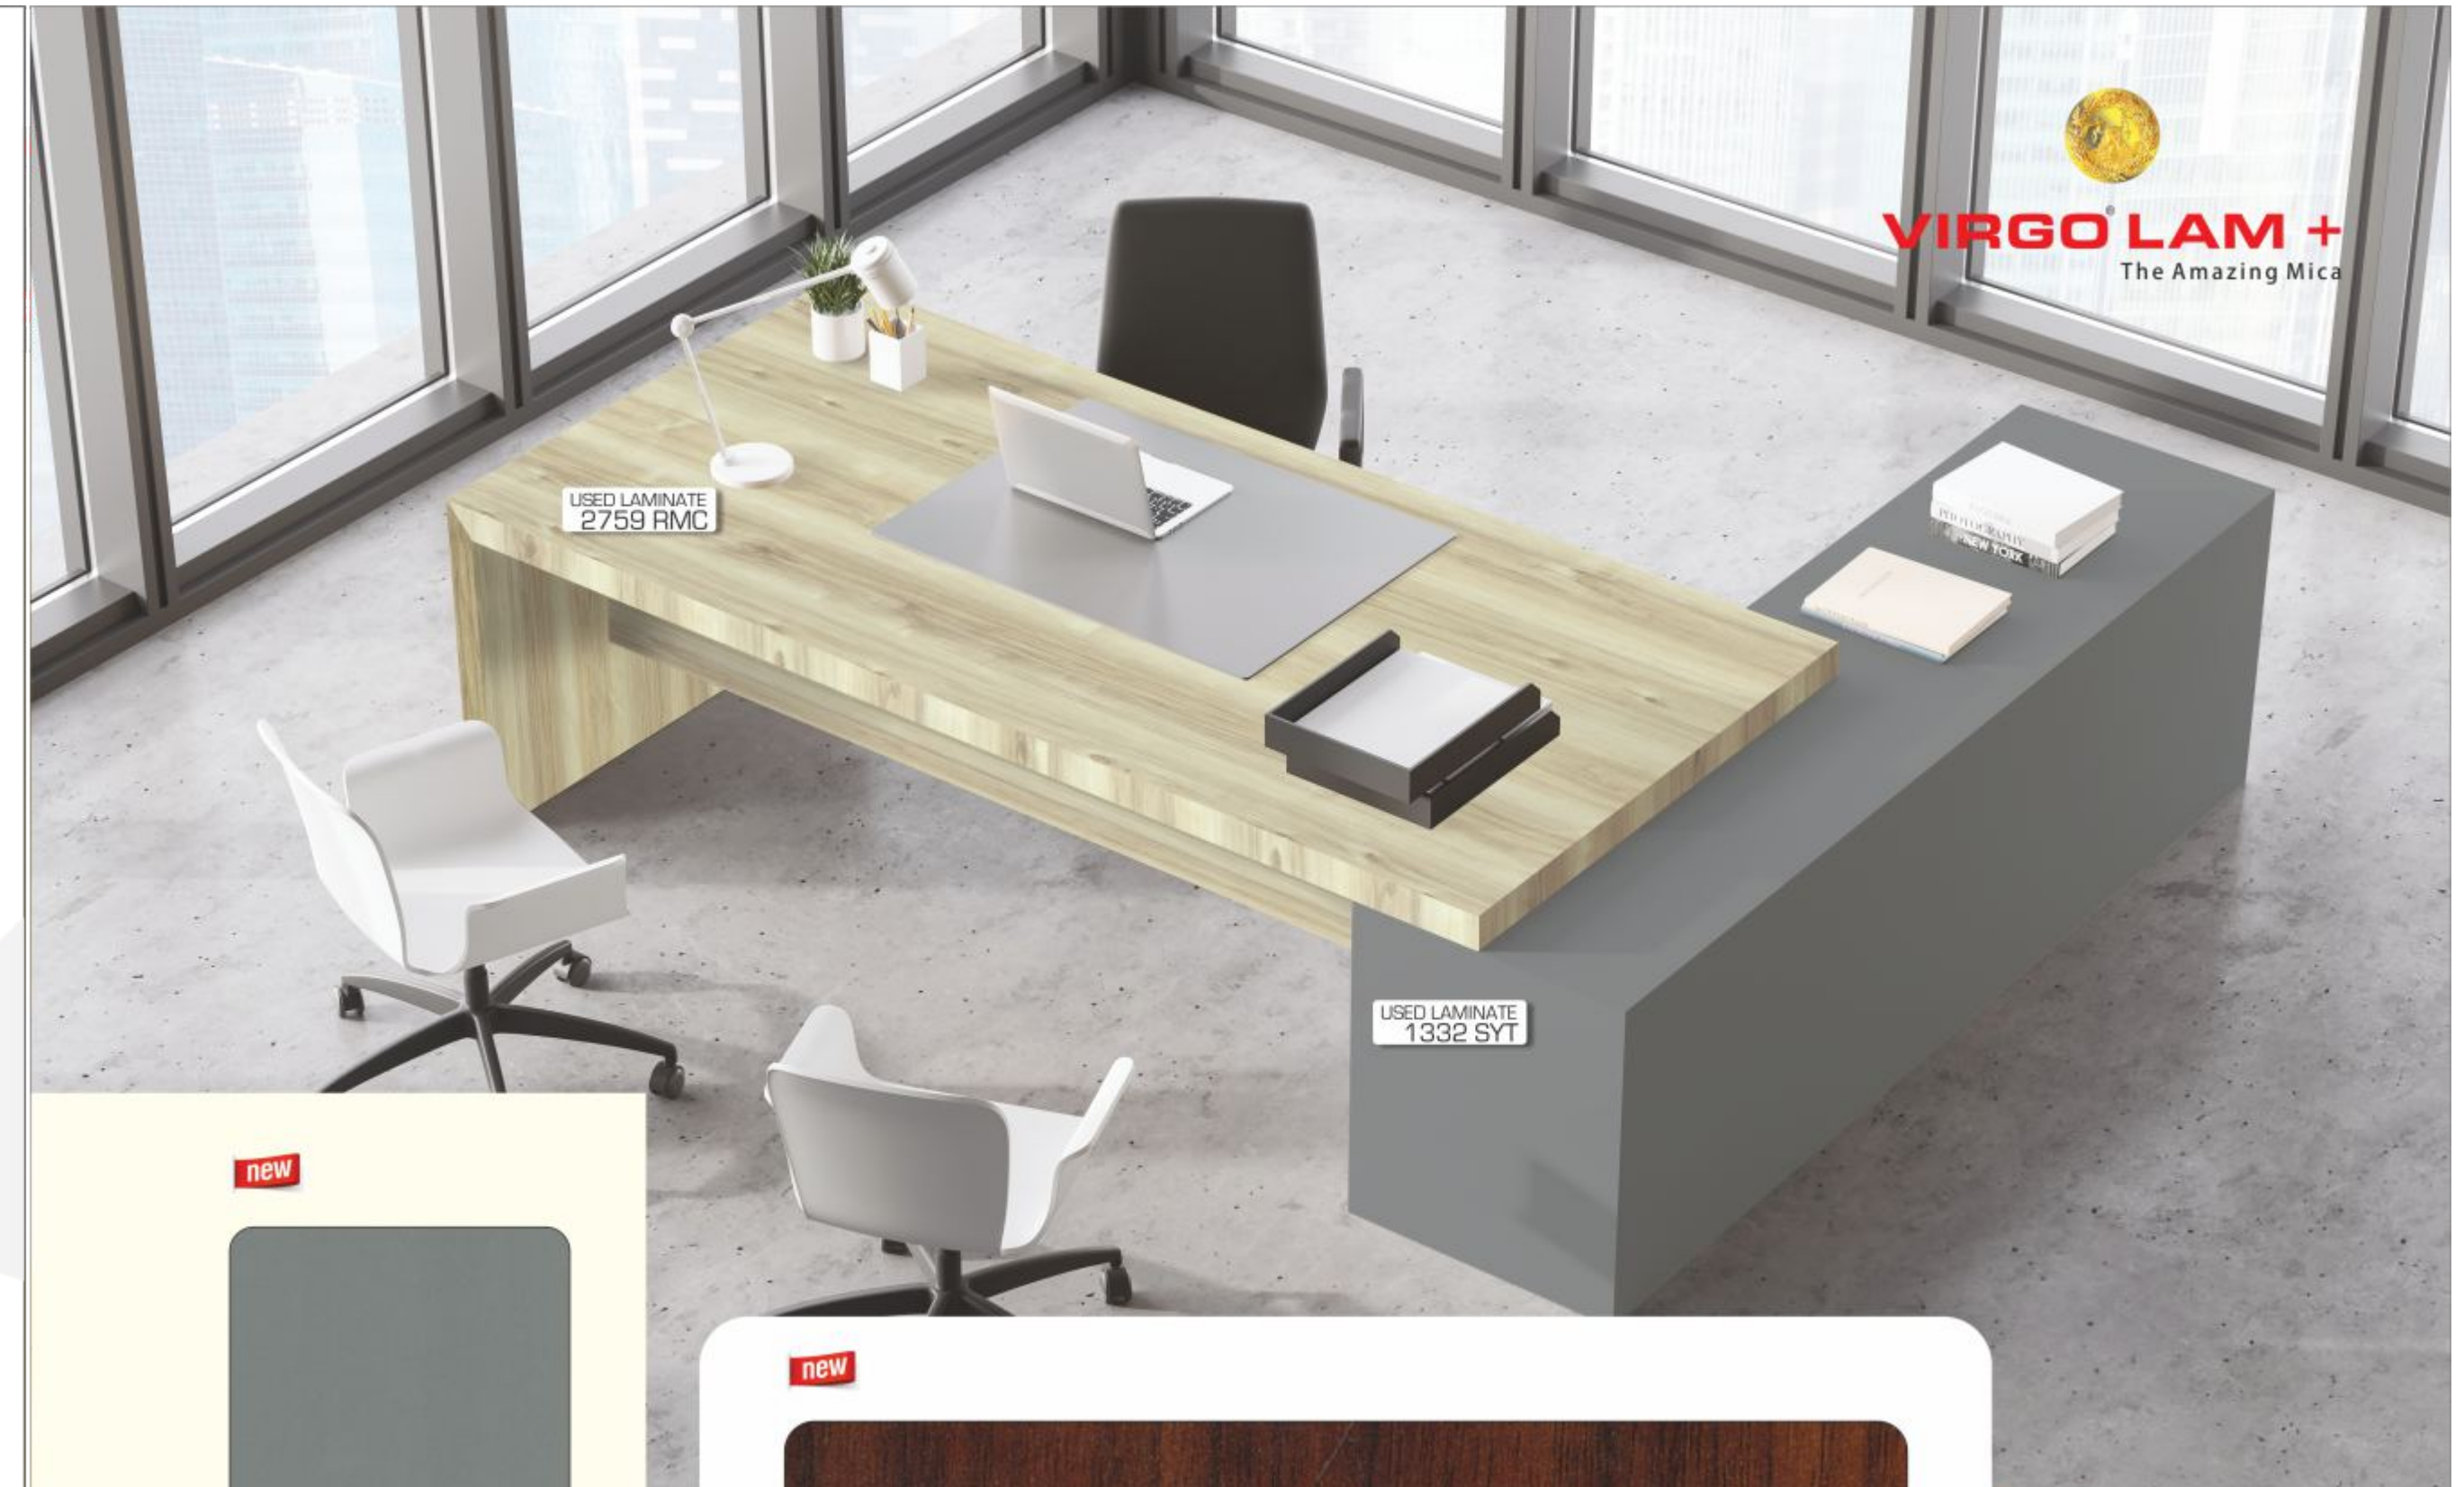

VIRGO LAM +
The Amazing Mica

new

50x105

1334 SYT | Moon Grey

new

50x105

1332 SYT | Grey

new