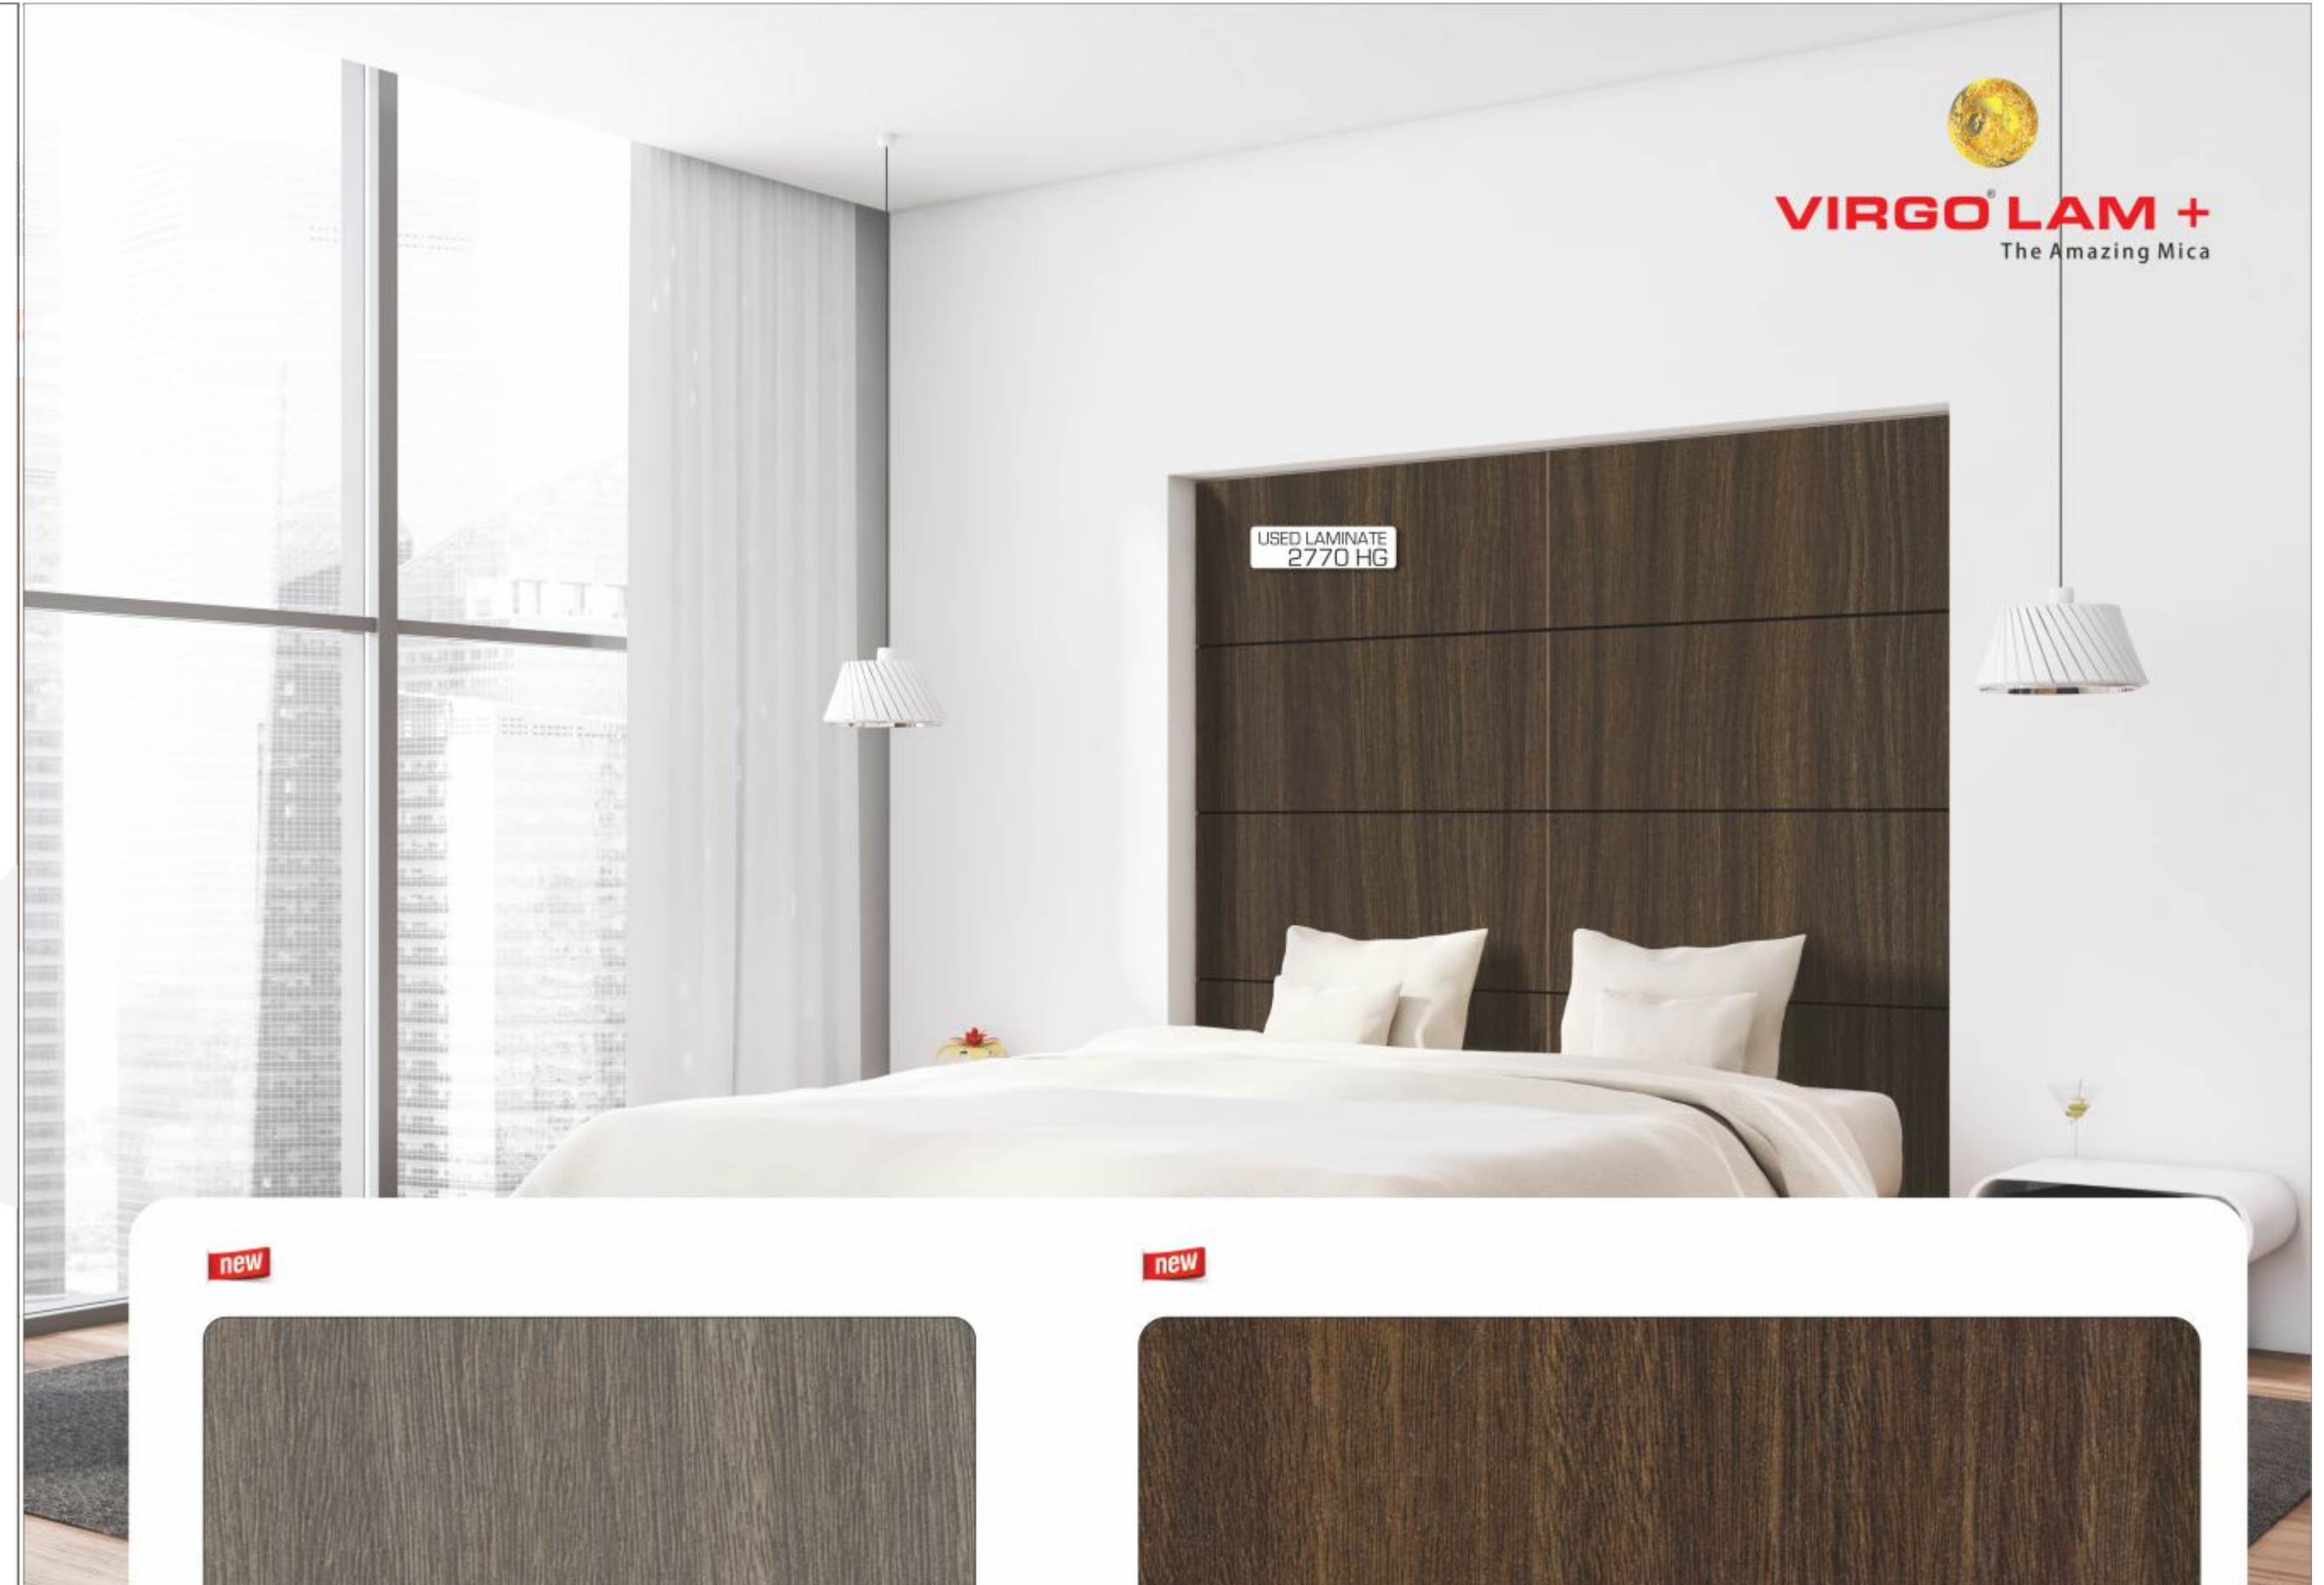

new

2755 HG | Light Chestnut

new

2769 HG | Bronze Butter

new

2770 HG | Grava Mars

High Gloss

Luxury