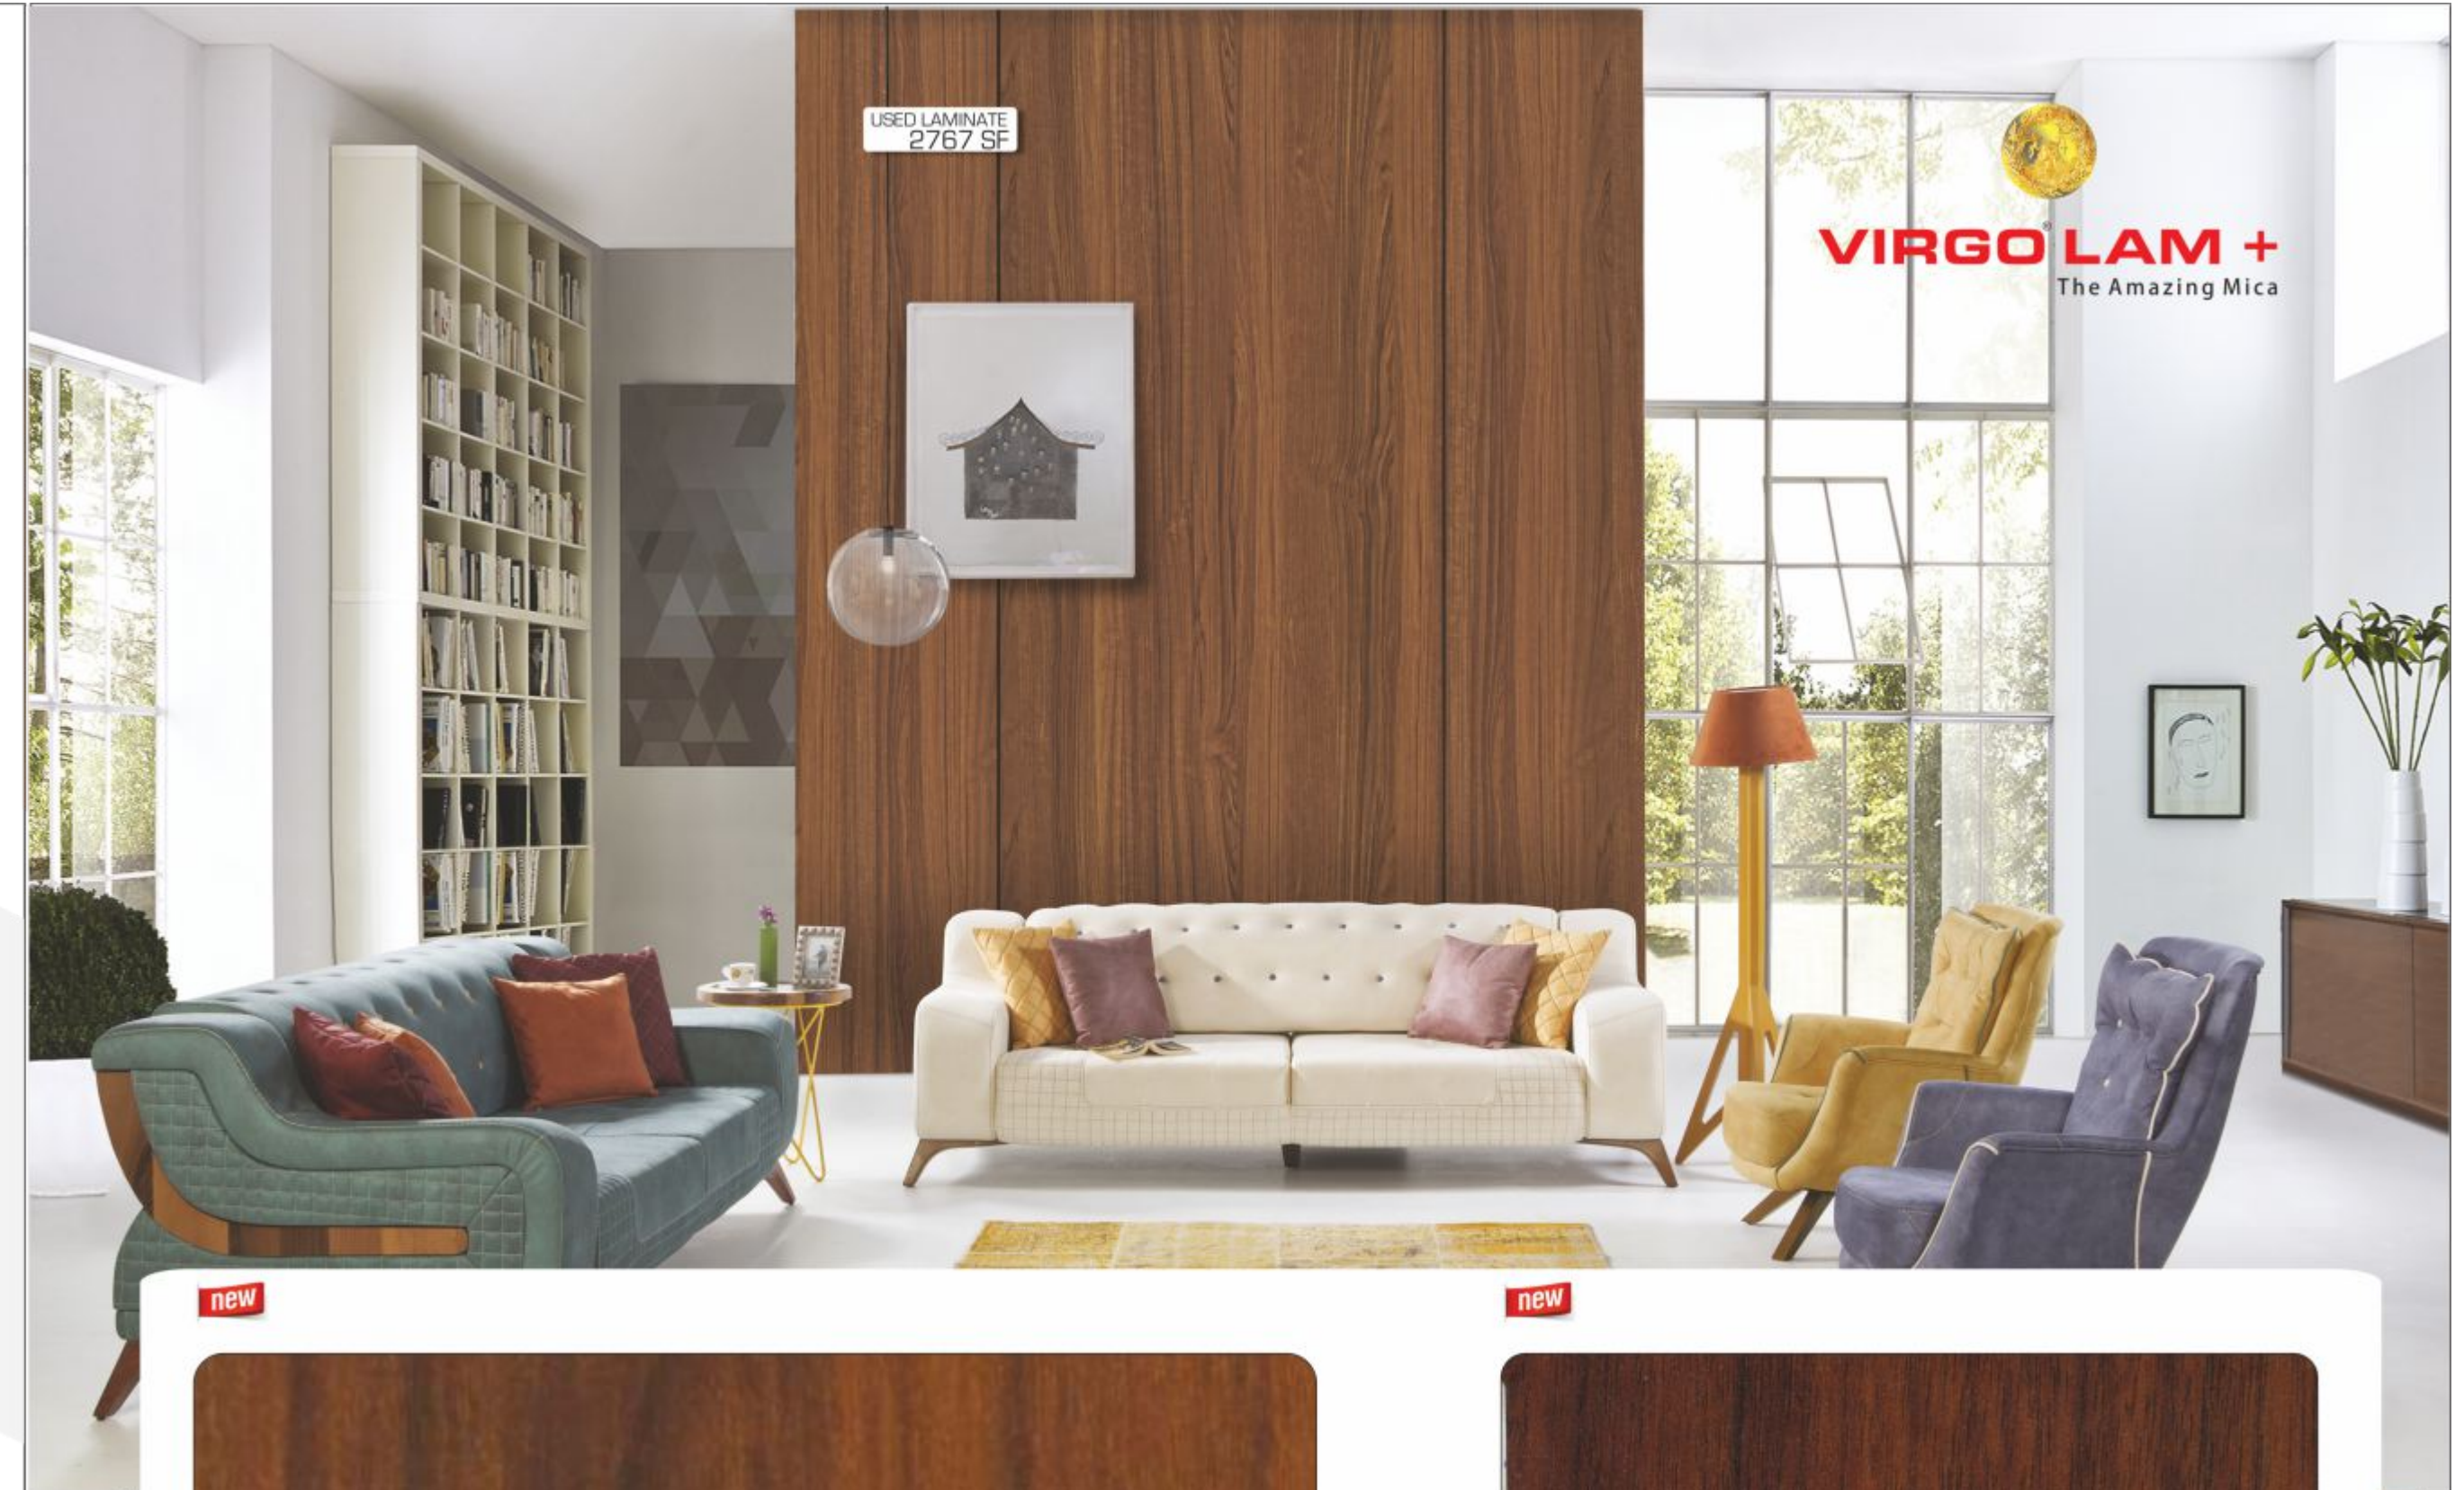

2767 SF | FIGU RED

new

120x120

2756 SF | Golden Chestnut

new

120x120

2755 SF | Light Chestnut

**VIRGO LAM +**  
The Amazing Mica