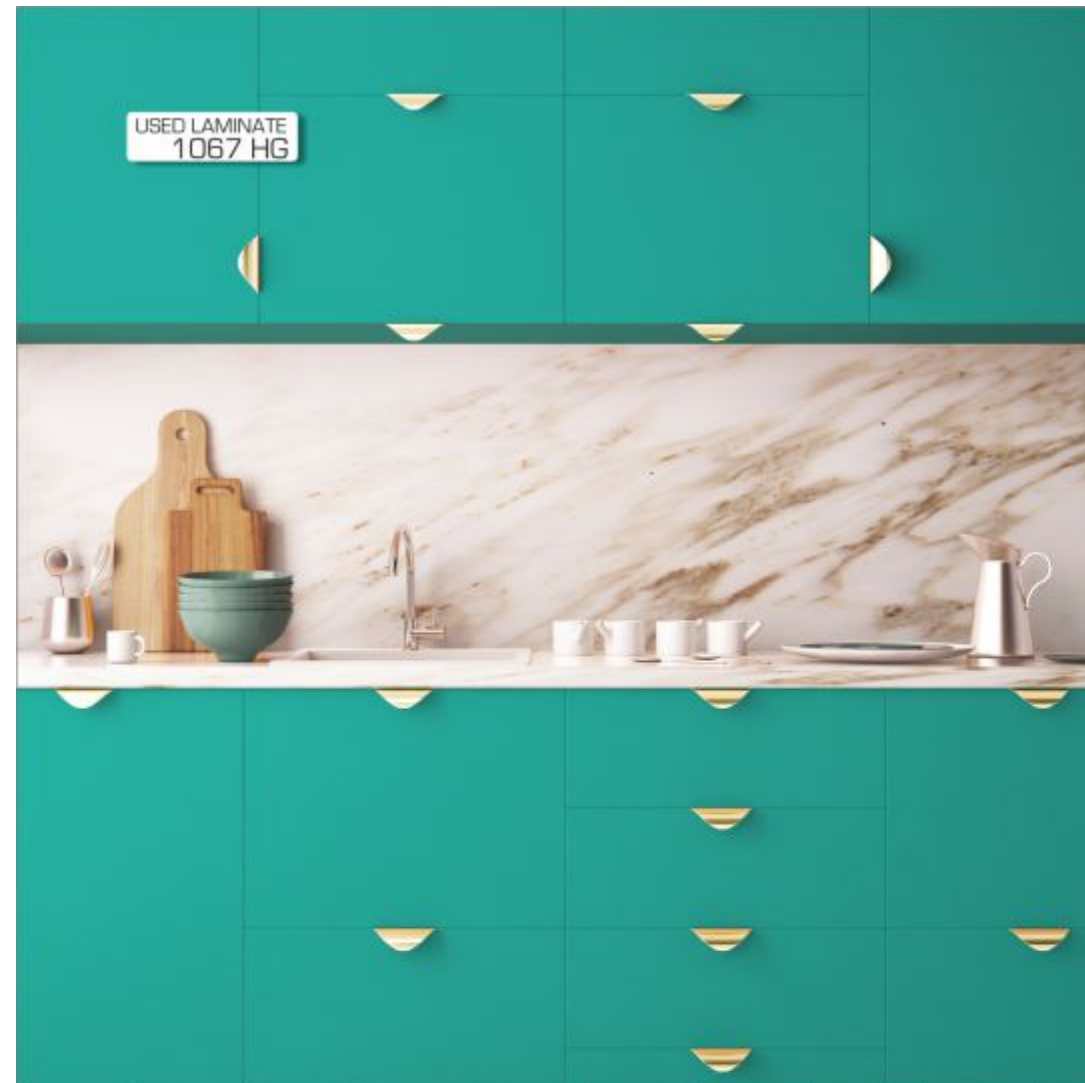

120x230

1331 HG | Silk Grey

BOARDING  
PASS

Prime  
effects

leaf 4 back

High Gloss

leaf 4 front