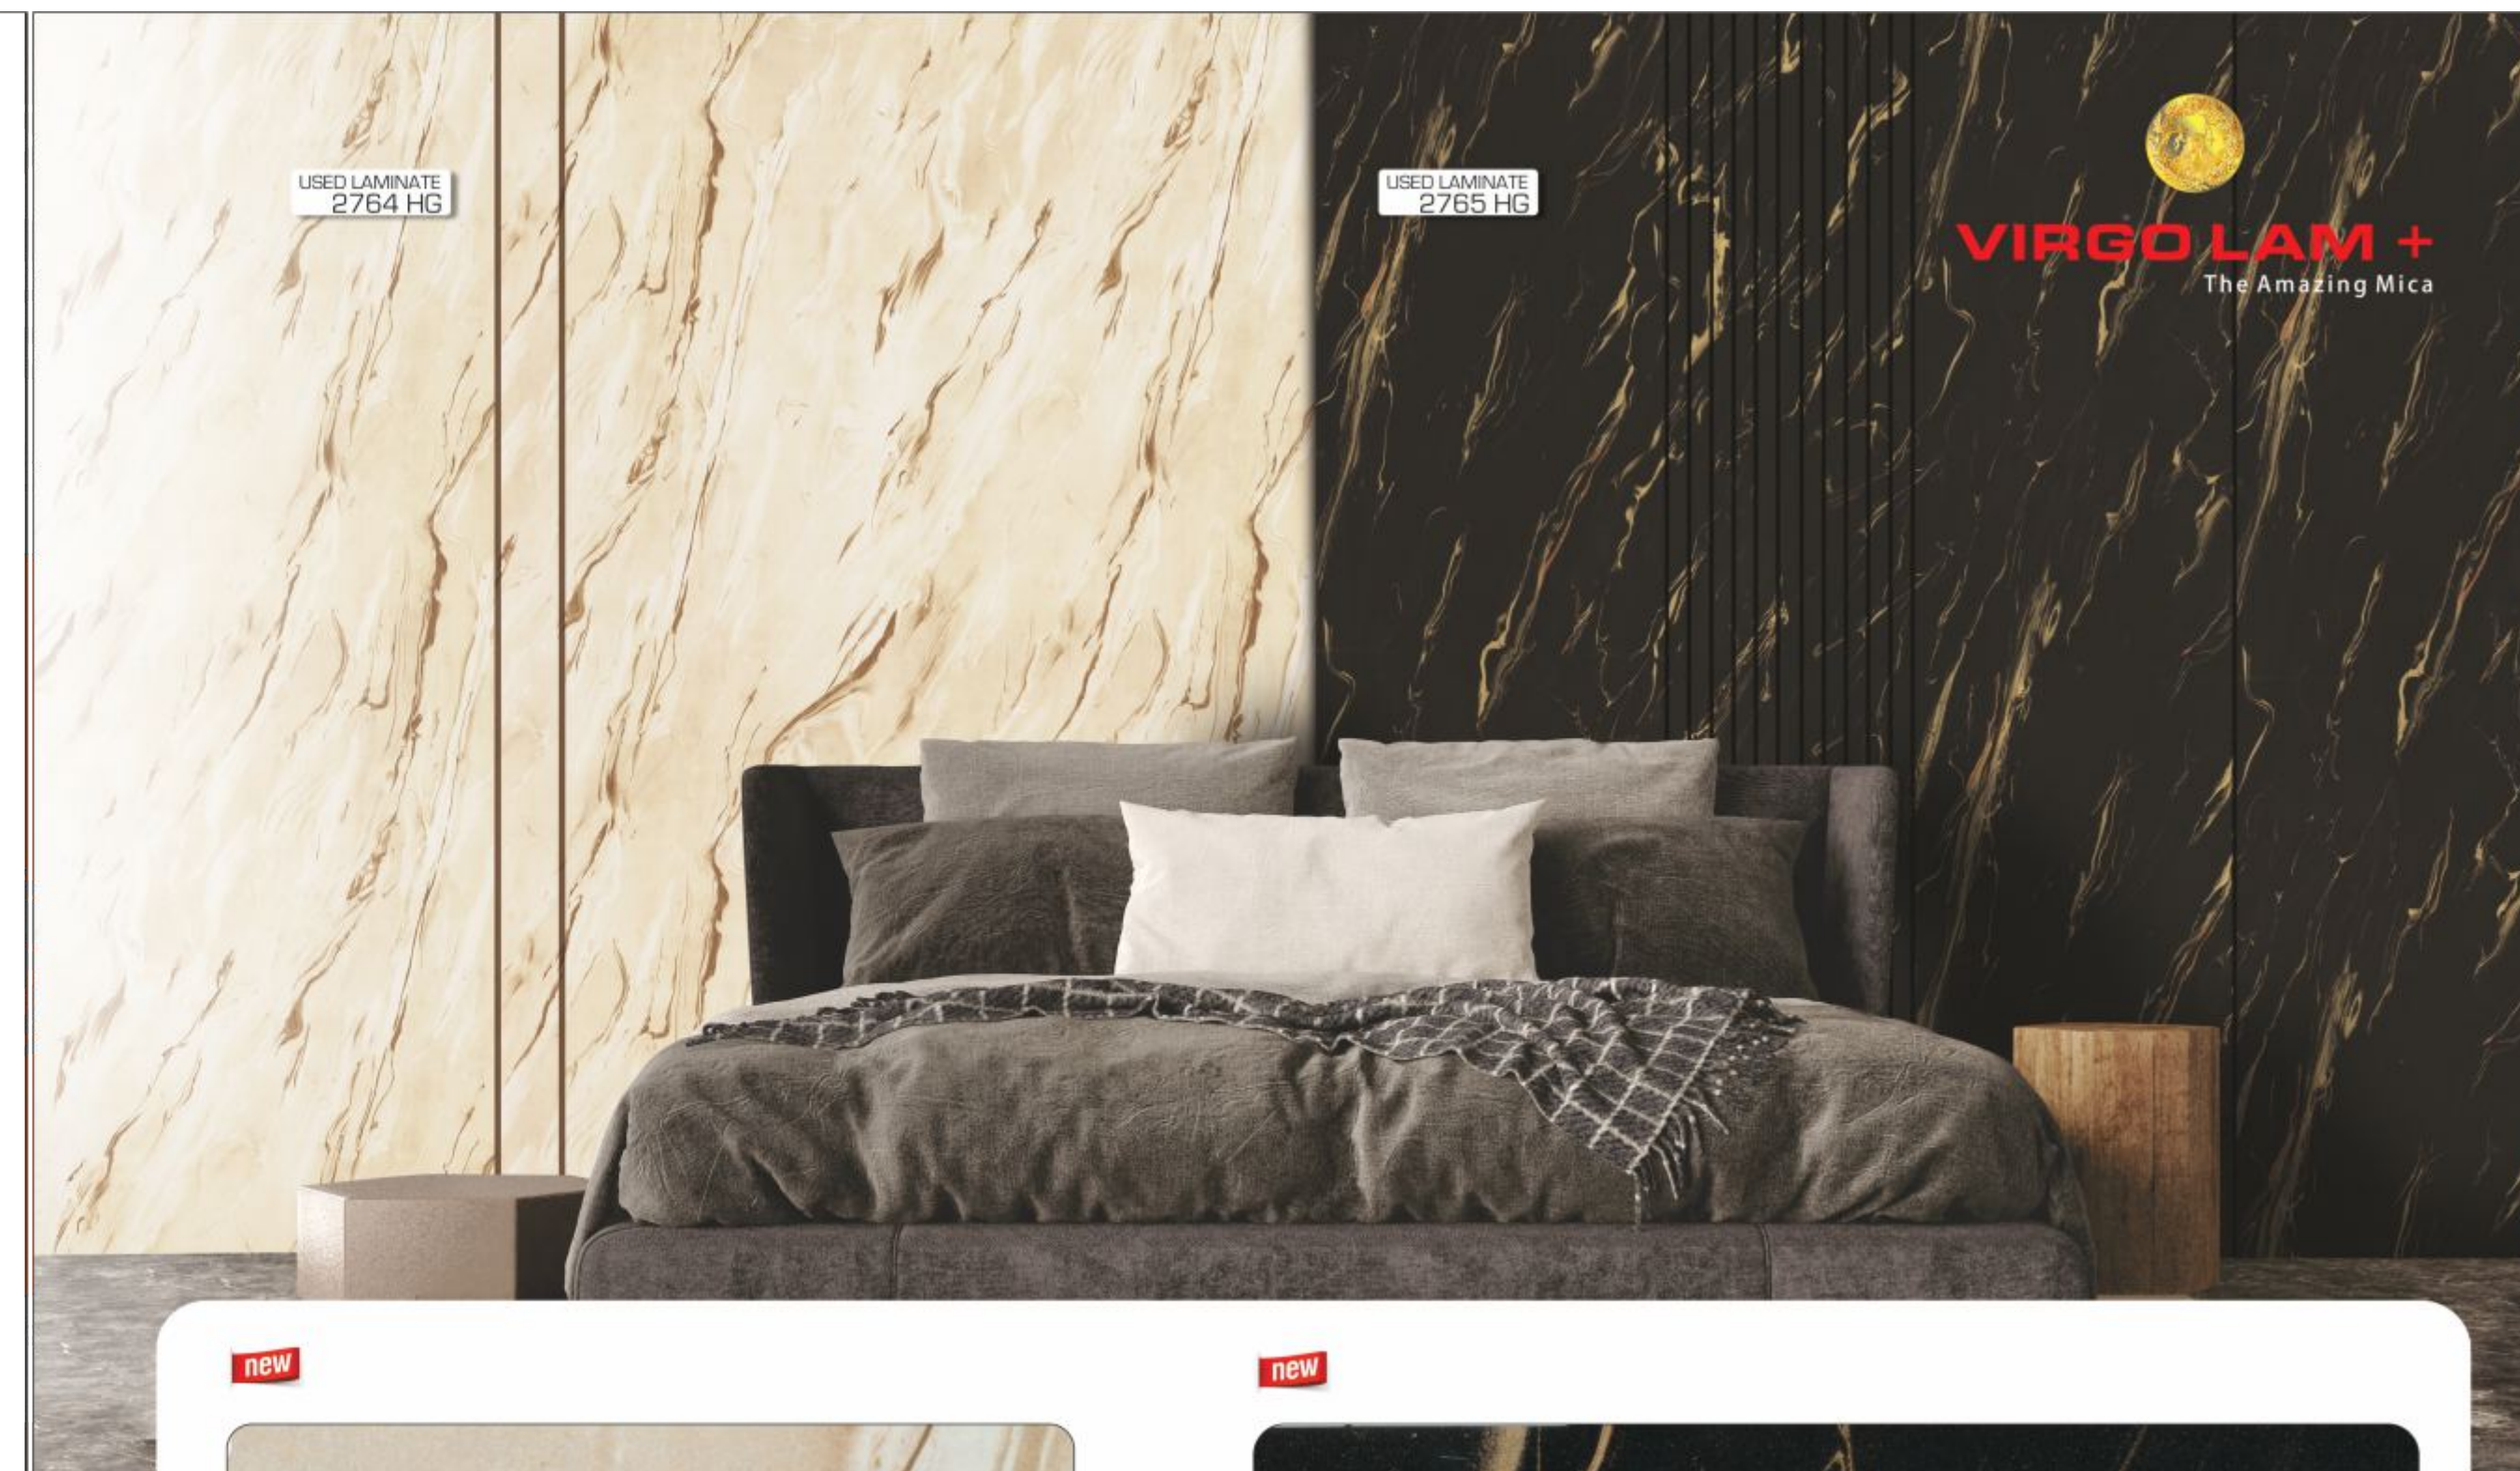

USED LAMINATE
2764 HG

USED LAMINATE
2765 HG

VIRGO LAM +
The Amazing Mica