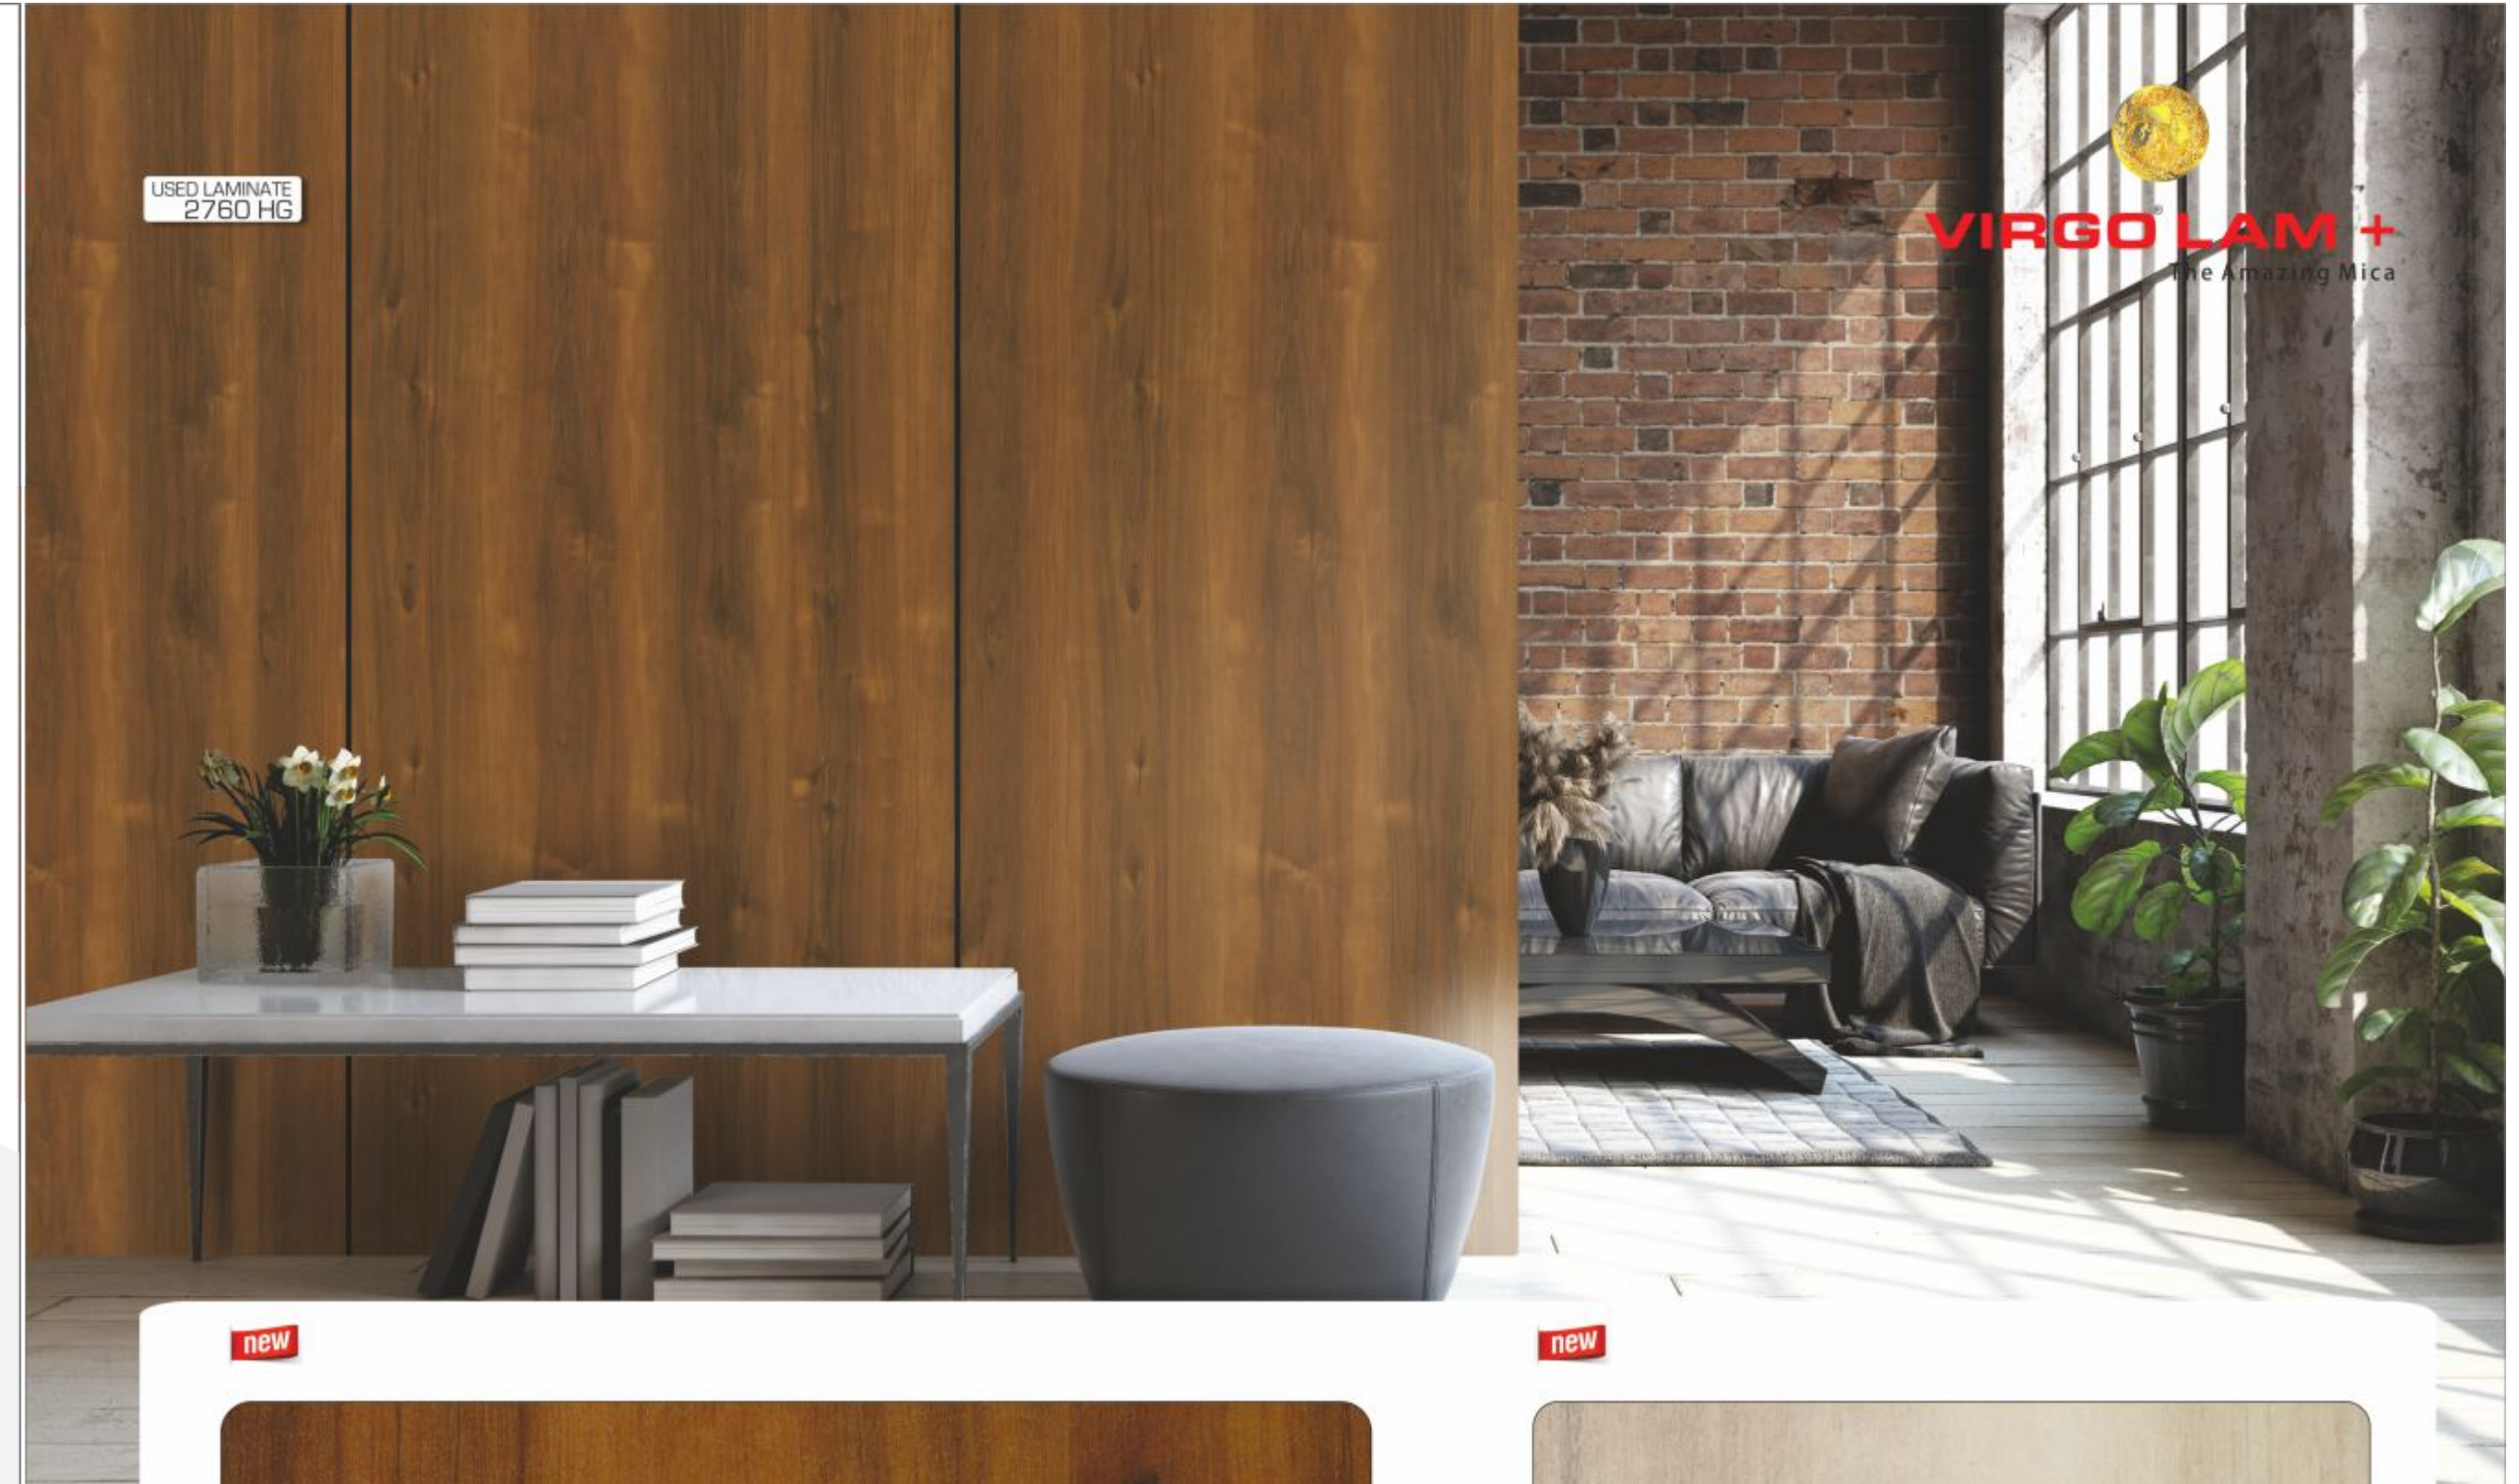

BOARDING  
PASS

JUST  
Launched

165x230

2771 HG | Keplri Walnut

120x230

2758 HG | WALNUT

Glamour

Objects