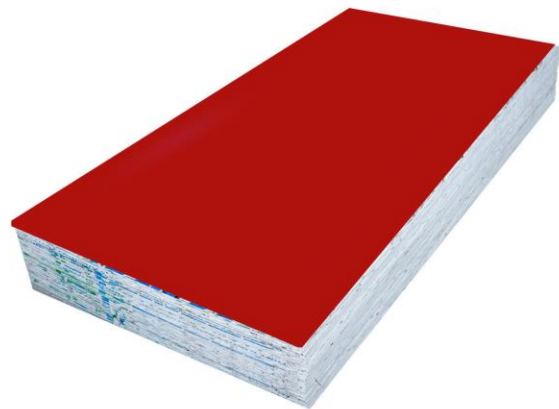

RED

SIZE : 8 * 4 FEET

THICKNESS : 1.2 MM

WWW.Polygranite.in