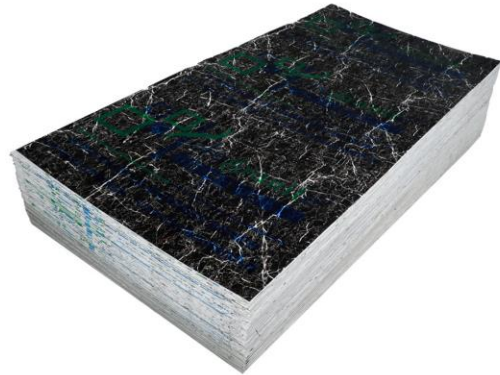

IMPERIAL BLUE

 **SIZE : 8 * 4 FEET**

 **THICKNESS : 3 MM**

WWW.Polygranite.in

SAFFRON BROWN

 **SIZE : 8 * 4 FEET**

 **THICKNESS : 3 MM**

WWW.Polygranite.in

INDUS GOLD

 **SIZE : 8 * 4 FEET**

 **THICKNESS : 3 MM**

WWW.Polygranite.in

DIAMOND CUT

 **SIZE : 8 * 4 FEET**

 **THICKNESS : 3 MM**

WWW.Polygranite.in

ITALIAN BLACK

 **SIZE : 8 * 4 FEET**

 **THICKNESS : 3 MM**

WWW.Polygranite.in

RAINFORST GOLD

 SIZE : 8 * 4 FEET

 THICKNESS : 3 MM

WWW.Polygranite.in

OPERA GREEN

 **SIZE : 8 * 4 FEET**

 **THICKNESS : 3 MM**

WWW.Polygranite.in

BUSINESS BENCH®

ITALIAN WHITE

 **SIZE : 8 * 4 FEET**

 **THICKNESS : 3 MM**