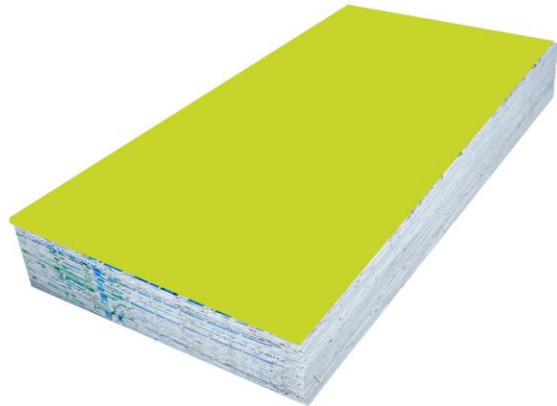

WWW.Polygranite.in

RED

 **SIZE : 8 * 4 FEET**

 **THICKNESS : 1.2 MM**

WWW.Polygranite.in

BUSINESS BENCH®
GREEN

 **SIZE : 8 * 4 FEET**

 **THICKNESS : 1.2 MM**