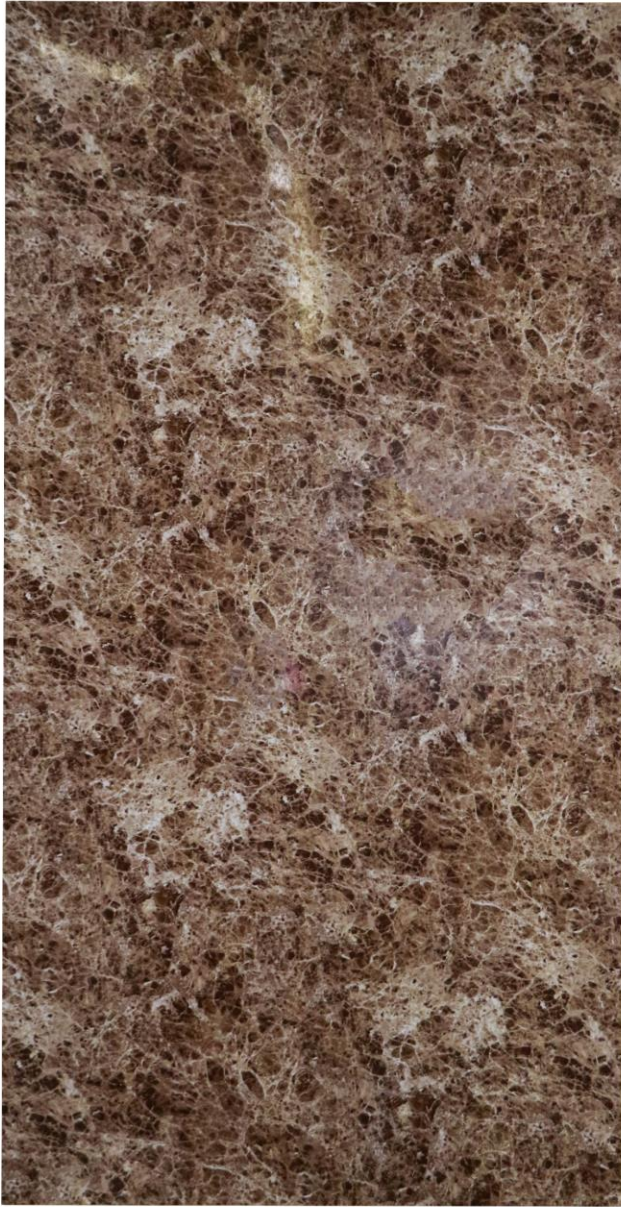

IMPERIAL BLUE

 **SIZE : 8 * 4 FEET**

 **THICKNESS : 3 MM**

WWW.Polygranite.in

SAFFRON BROWN

 **SIZE : 8 * 4 FEET**

 **THICKNESS : 3 MM**

WWW.Polygranite.in

INDUS GOLD

 **SIZE : 8 * 4 FEET**

 **THICKNESS : 3 MM**

WWW.Polygranite.in

DIAMOND CUT

 **SIZE : 8 * 4 FEET**

 **THICKNESS : 3 MM**

WWW.Polygranite.in